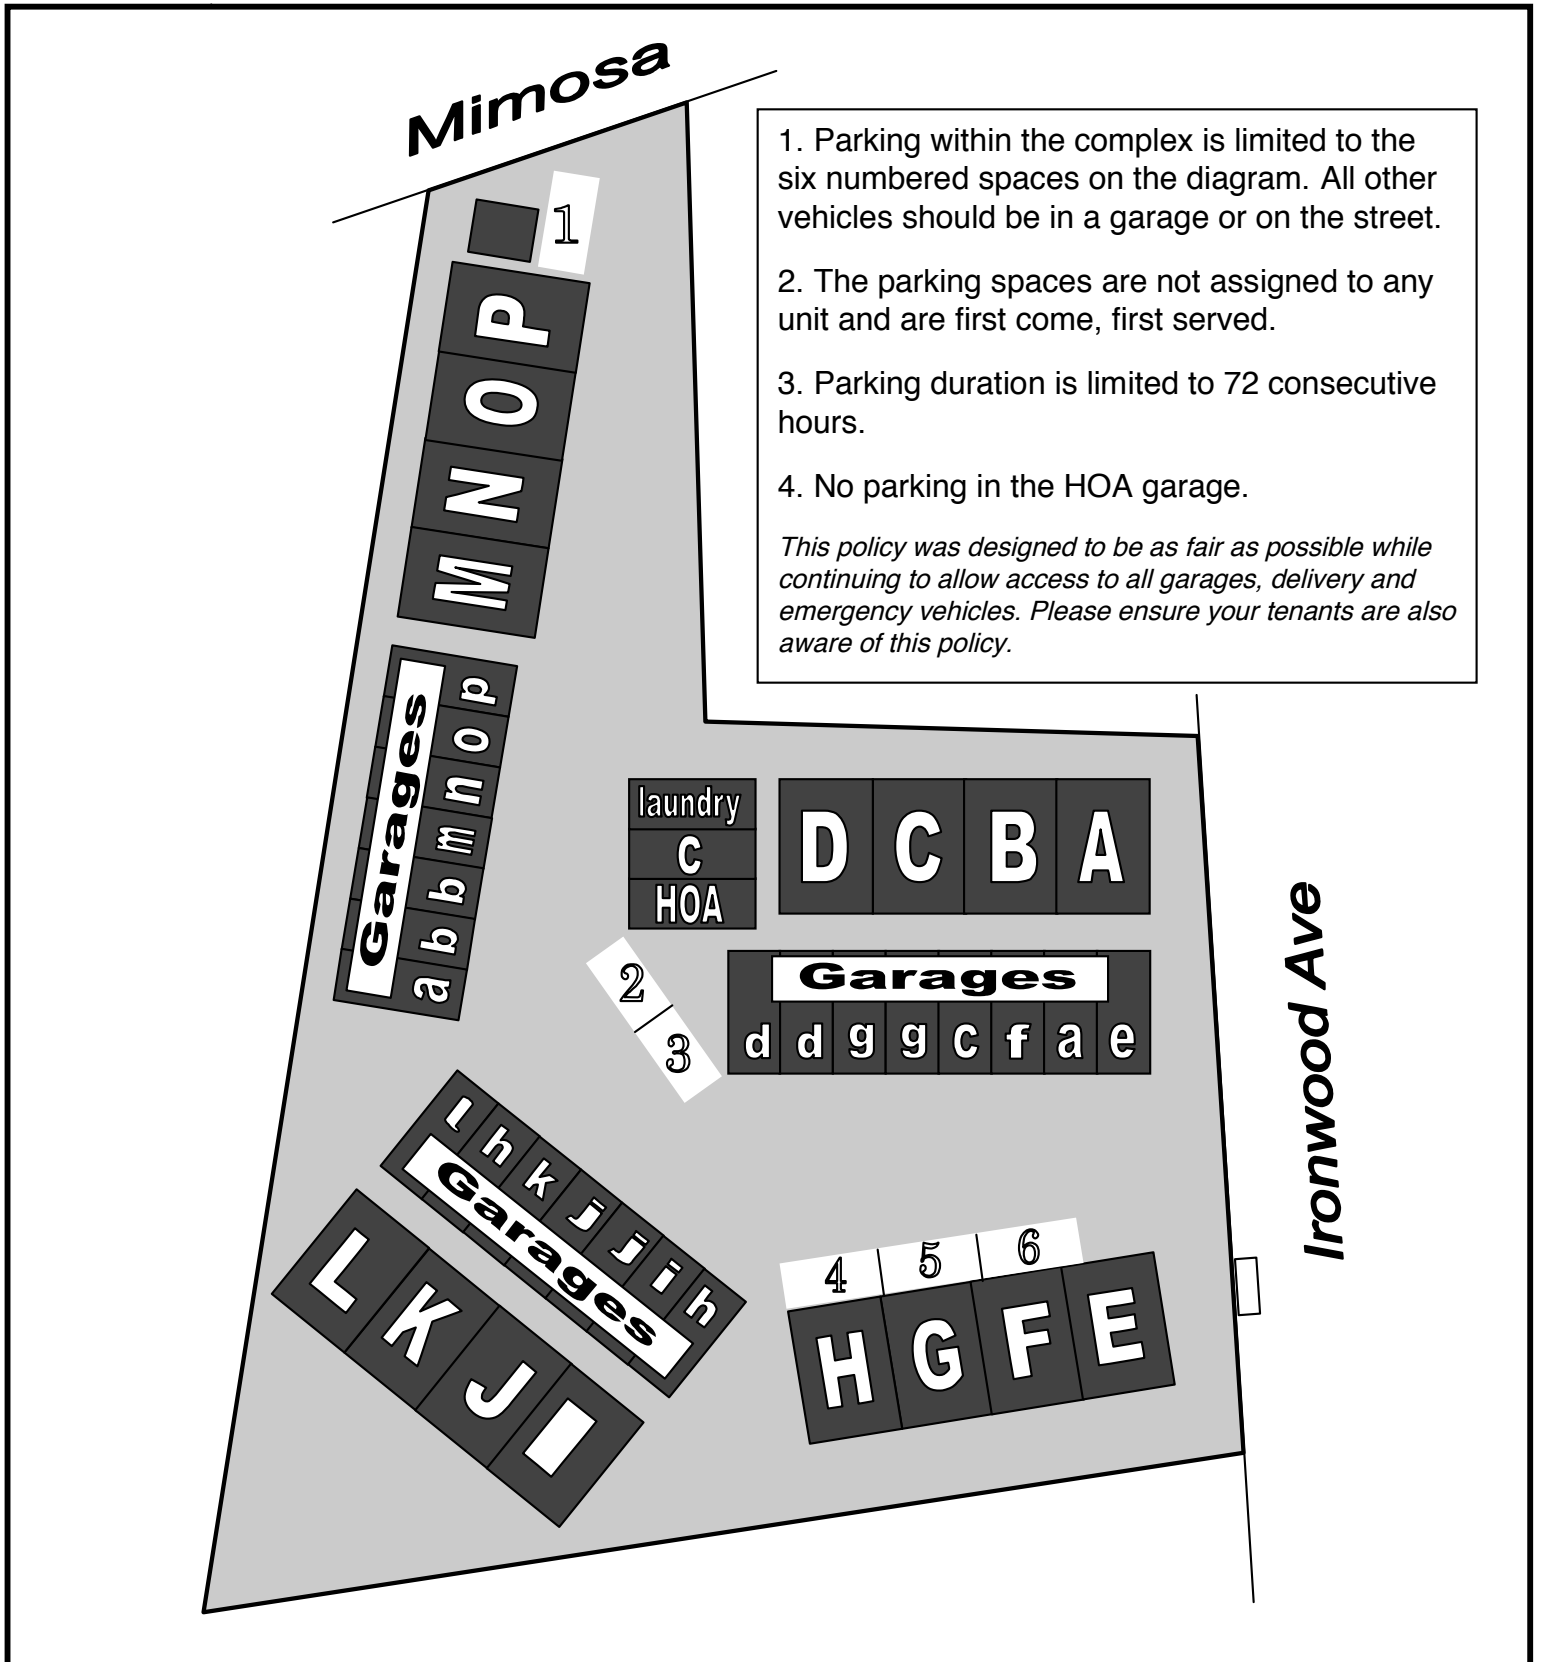

# Ironwood Arms Parking Policy

**Please do not park in front of mailboxes  
Mon-Sat 3-6pm**